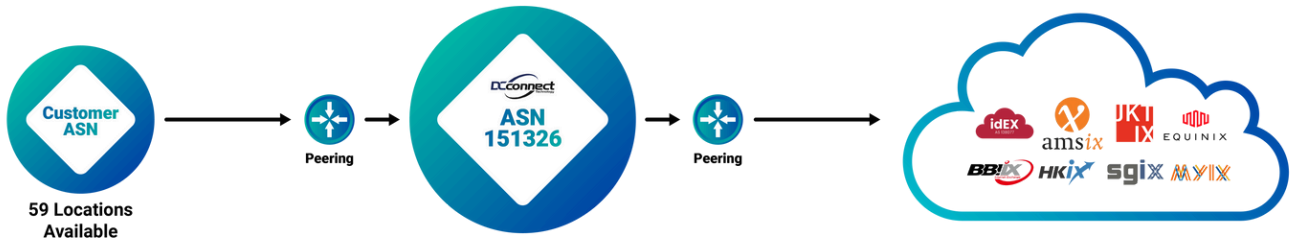

Simplified Management

Manage your peering relationships through a single platform, reducing administrative overhead and complexity.

Faster Time to Market

Accelerate your time-to-market by rapidly establishing new peering connections without the delays associated with traditional methods.

Remote Peering Topology

How Does It Work?

By establishing a virtual connection between your network and the desired IX, we eliminate the need for costly colocation space, hardware, and ongoing maintenance. Our platform handles all the technical intricacies, from provisioning to configuration, allowing you to focus on your core business.

You simply connect to one of our PoPs via a cross-connect. From there, we provide the necessary infrastructure and connectivity to seamlessly integrate your network with the selected IX. Our advanced peering platform ensures optimal performance and reliability by intelligently routing traffic and managing peering sessions. With DCConnect Global Remote Peering, you gain access to a vast ecosystem of networks, enabling you to optimize content delivery, reduce latency, and enhance overall network performance. This simplified process eliminates the need for multiple agreements, reduces operational overhead, and accelerates your time to market.